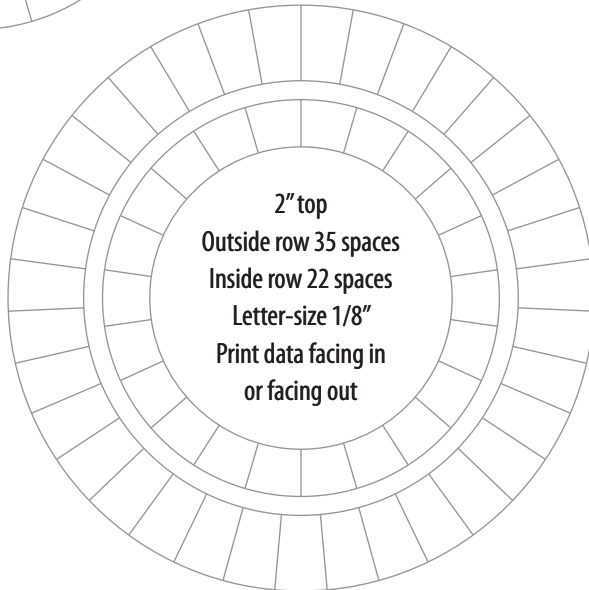

- Center dot
- △ Triangle
- △• Triangle w/center dot
- + Plus sign/cross
- + Elongated cross

1 1/2" TOP

1.18" TOP

2 1/2" TOP

2" TOP

1" DIA.

(Tag-1 only)

1 1/4" DIA.

(Tag-2 &-3)

1 1/4" DIA.

(Tag-2 &-3)

3/4" TAG

12 spaces

TAG-1R

15 spaces