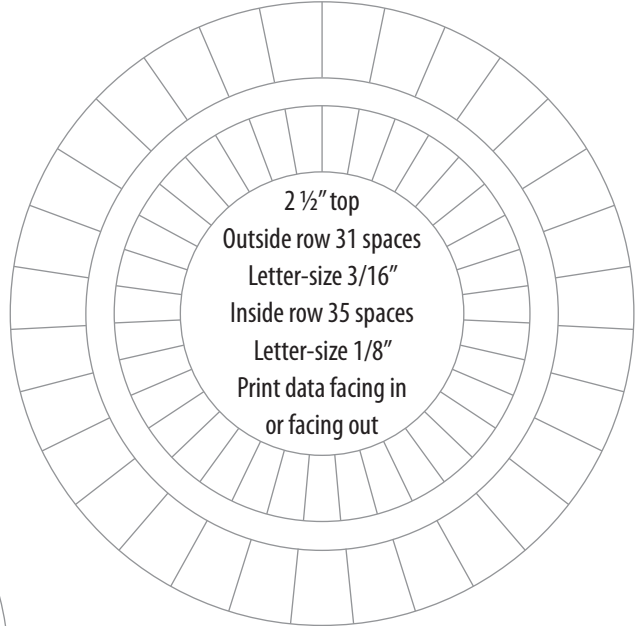

- Center dot
- △ Triangle
- △• Triangle w/center dot
- + Plus sign/cross
- + Elongated cross

1 1/2" TOP

1.18" TOP

2 1/2" TOP

2" TOP

1" DIA.

(Tag-1 only)

1 1/4" DIA.

(Tag-2 &-3)

1 1/4" DIA.

(Tag-2 &-3)

3/4" TAG

12 spaces

TAG-1R

15 spaces