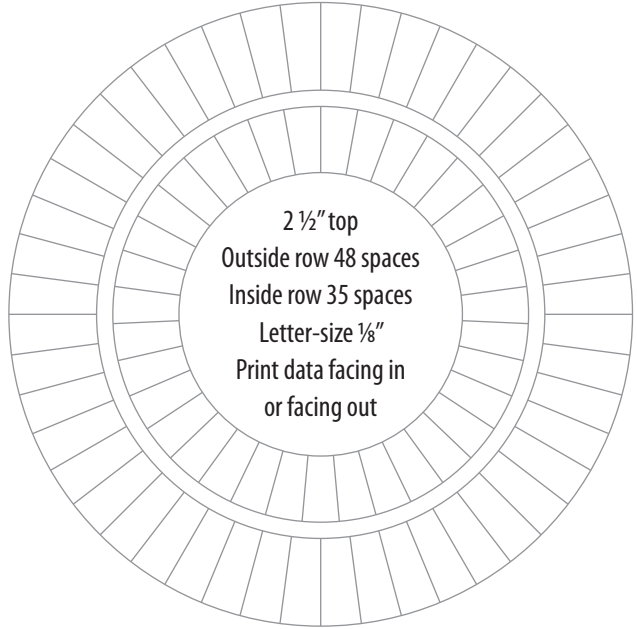

2 1/2" TOP

MANY OTHER PATTERNS ARE AVAILABLE UPON REQUEST. CUSTOM LOGOS ALSO AVAILABLE.